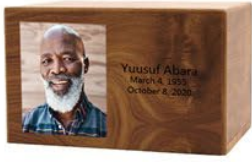

SIMPLE MDF | 2005
Natural

F $339 **K** $259