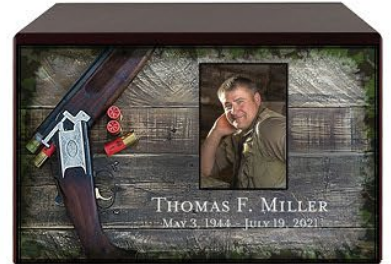

Font 3 | Robert Stone

Font 4 | *Robert Stone*

Font 5 | *Robert Stone*

BARN

BISON

LAKESIDE

SUNSET LAKE

RIVER