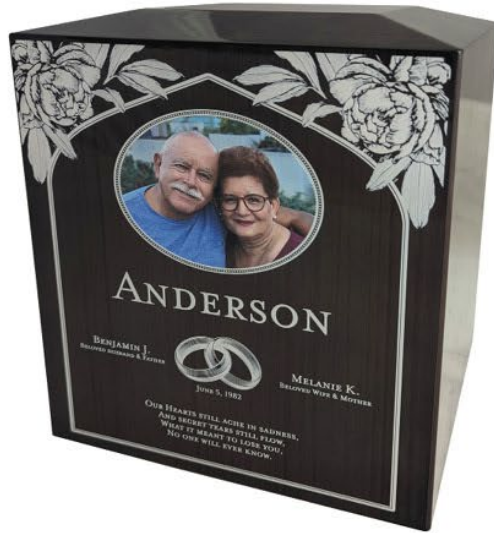

Couple

Mother & Child

Geometric

Photo Frame

Capacity: 400 cu with standard cremation container. 465 cu without container. Meant to hold 2 standard cremation containers.

Textured Printing now available with Heritage Series